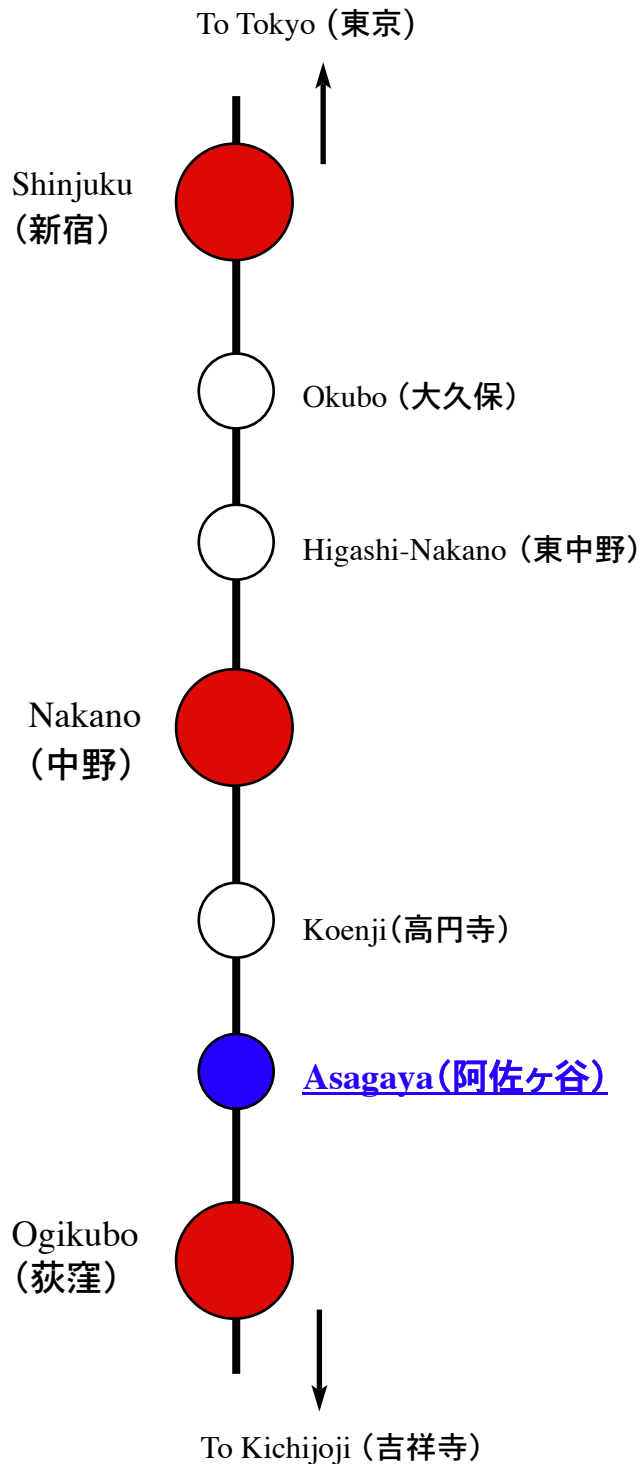

STATION MAP OF JR SOBU LINE (JR 総武線)

1. Yellow trains are running on JR Sobu Line.
2. You take the train on JR Sobu Line bound for Mitaka (三鷹) not for Chiba(千葉)(the opposite direction)on the platform(#14) at JR Shinjuku(新宿) Station. If you take the train bound for Nakano(中野) by mistake, you have to change trains at JR Nakano Station to the train bound for Mitaka(三鷹).
3. Do not take the train on JR Chuo Line (中央線) because the train does not stop at the JR Asagaya Station(阿佐ヶ谷駅) on Saturdays, Sundays and National Holidays.
4. It takes about 10 minutes by train from JR Shinjuku Station to JR Asagaya Station.